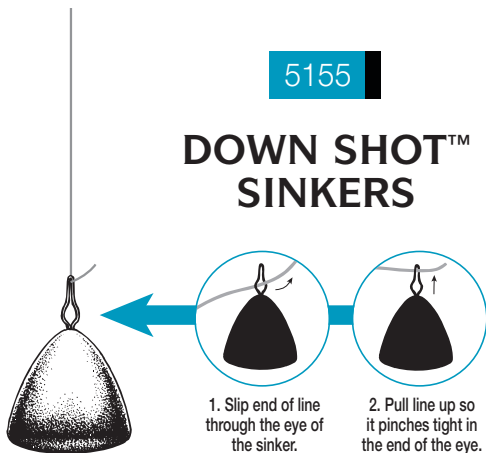

DOWN SHOT™ Offset Hook

5133 DOWN SHOT™ OFFSET HOOK, with its eye in a "down" position, is ideal for the down shot fishing system, as it's engineered to ride perfectly horizontal when tied into a line that is to be fished straight up and down. Use a Palomar knot, but pull tag end of line up, over and through the hook's eye one additional time before attaching sinker. Rig any kind of soft plastic bait and use as a deadly presentation for suspended game fish. Light wire, forged shank, and includes a 90° shoulder bend, Cutting Point® and black chrome finish. (Pocket packs only)

5133

5333

"Down" position of the eye encourages the hook to ride horizontal when rigged with a soft plastic bait.

MODEL NO.	SIZE	QUANTITY PER PACK	PACKS PER CTN.	UPC CODE	SUGG. RETAIL PRICE PER PACK
Pocket Pack					
5133-071	4	7	20	54831-00755	\$5.25
5133-091	2	7	20	54831-00756	\$5.25
5133-101	1	7	20	54831-00757	\$5.25
5133-111	1/0	7	20	54831-00758	\$5.25
5133-121	2/0	6	20	54831-00759	\$5.25
5133-131	3/0	6	20	54831-00766	\$5.25

Photo courtesy of Lisa Trenary

5155

DOWN SHOT™ SINKERS

5155 DOWN SHOT™ SINKERS, small and light weight, are bell-shaped and just right for use with the down shot system. The unique eye "pinches" on the end of the line — making the sinker quick to rig — and, should you hang up on the bottom (while hooked up to a fish or otherwise), the eye allows you to pull back and quick-release from the snagged sinker with ease. The two largest models have an internal swivel attached to the eye. (Pocket packs only)