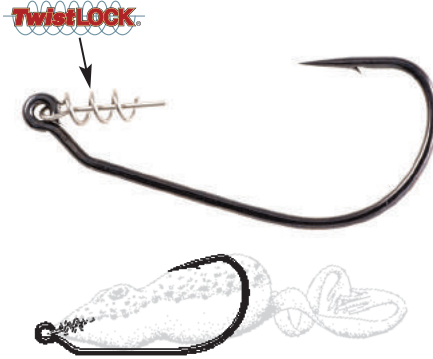

MODEL NO.	SIZE	QUANTITY PER PACK	PACKS PER CTN.	UPC CODE	SUGG. RETAIL PRICE PER PACK
Pocket Pack					
5167-111	1/0	5	20	54831-01084	$5.50
5167-121	2/0	5	20	54831-01085	$5.50
5167-131	3/0	5	20	54831-01086	$5.50
5167-141	4/0	5	20	54831-01087	$6.50
5167-151	5/0	5	20	54831-01088	$6.50
5167-161	6/0	4	20	54831-01089	$6.50

5167W WEIGHTED TwistLOCK® LIGHT with Centering-Pin Spring (CPS) is the same hook as our 5167, only with a non-movable weight attached, which not only helps to sink or "swim" a rigged bait down into the strike zone, but also aids casting distance. The weight is positioned low on the shank to provide a "keel" effect so that baits rigged weedless-style will swim naturally (as opposed to rolling or flipping where weights are inserted inside soft baits). Features Owner's unique "Centering-Pin Spring" (patented) attached to the hook eye. Ideal for Swimming Senkos, swimbaits, flukes and other small profile plastics. (Pocket packs only)

MODEL NO.	WT. (OZ.)	HOOK SIZE	QTY. PER PACK	PACKS PER CTN.	UPC CODE	SUGG. RETAIL PRICE PER PACK
Pocket Pack						
5167W-704	3/32	4/0	3	20	54831-01091	$6.25
5167W-705	3/32	5/0	3	20	54831-01092	$6.25
5167W-706	3/32	6/0	3	20	54831-01093	$6.25

5132