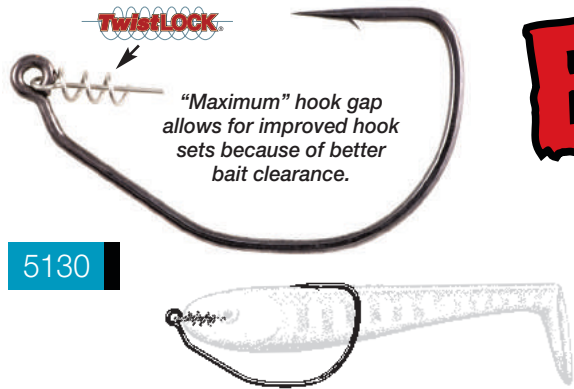

5130

"Maximum" hook gap allows for improved hook sets because of better bait clearance.