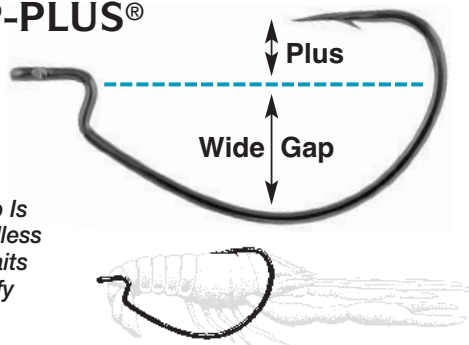

ALL PURPOSE Soft Bait Hooks

5108

J HOOK

5140

J-LIGHT

5109

"J" Hooks, with an extra wide bend, are ideal for rigging large profile baits, and reduce the chances of a fish throwing the hook!

NEW!

OVERSIZE Worm Hook

5110

Ideal For Rigging King-Size Worms For Big Bass, Or Fish Them With Saltwater Plastics!

RIG 'N™ HOOK

5137

Engineered With An Extra Wide Gap For "Weedless" Rigging Beefy Baits, And For Split Shot'N!

5137 RIG 'N™ HOOKS, for weedless rigging and Split Shot'N, they ride with the point upright in an optimum striking position. Ideal for fishing beefy soft baits. Features include a short shank, huge wide bite, Cutting Point®, and black chrome finish. (Pocket packs only)

WIDE GAP-PLUS®

5139

5339

Super Wide Gap Is Perfect For Weedless Rigging Tube Baits And Extra Beefy Soft Plastics!

5139 WIDE GAP-PLUS®, with its deep throat and dramatically elevated point, offers an extraordinarily wide gap for EXTRA hooking power. Unlike other "wide gap" hooks, where the point is directly in line with the eye, this point rides *above* the eye level, providing an EXTRA wide gap "plus" for a more positive and effective hook set. Features a XXX-strong forged shank, a bait-holding Z-Lock shoulder bend, Cutting Point® and black chrome finish. (Pocket packs and pro packs)