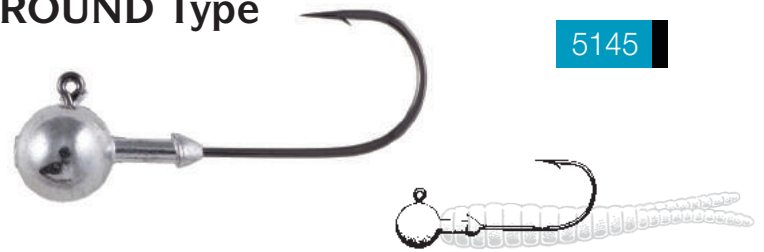

5146 ULTRAHEAD™ - Bullet Type.

Super slider design makes these ideal for Slider Rig'N and Texas Rig'N. Light wire hook features a 90° bend shoulder, Super Needle Point, and black matte finish. (Pocket packs only)

MODEL NO.	WT. (OZ.)	HOOK SIZE	QTY. PER PACK	PACKS PER CTN.	UPC CODE	SUGG. RETAIL PRICE PER PACK
Pocket Pack						
5146-018	1/16	1/0	4	20	54831-00770	$5.25
5146-028	1/8	1/0	4	20	54831-00771	$5.25
5146-038	3/16	1/0	4	20	54831-00772	$5.25

5145 ULTRAHEAD™ - Round Type (Natural).

Features a versatile round jig head molded around an Owner 5318 light wire jig hook, with round bend, Super Needle Point and black chrome finish. (Pocket packs only)

MODEL NO.	WT. (OZ.)	HOOK SIZE	QTY. PER PACK	PACKS PER CTN.	UPC CODE	SUGG. RETAIL PRICE PER PACK
Pocket Pack						
5145-018	1/16	2/0	5	20	54831-00760	$5.25
5145-028	1/8	2/0	5	20	54831-00761	$5.25
5145-038	3/16	2/0	5	20	54831-00762	$5.25
5145-048	1/4	3/0	5	20	54831-00763	$5.25
5145-068	3/8	3/0	5	20	54831-00764	$5.25

5147 ULTRAHEAD™ - Darter Type.

Features a popular darter-shape jig head molded around an Owner 5318 light wire jig hook, with round bend, Super Needle Point and black chrome finish. (Pocket packs only)

MODEL NO.	WT. (OZ.)	HOOK SIZE	QTY. PER PACK	PACKS PER CTN.	UPC CODE	SUGG. RETAIL PRICE PER PACK
Pocket Pack						
5147-018	1/16	1	5	20	54831-00777	$5.25
5147-028	1/8	1/0	5	20	54831-00778	$5.25
5147-038	3/16	1/0	5	20	54831-00779	$5.25
5147-048	1/4	2/0	5	20	54831-00780	$5.25
5147-068	3/8	2/0	5	20	54831-00781	$5.25

5151 ULTRAHEAD™ - Shaky Type.