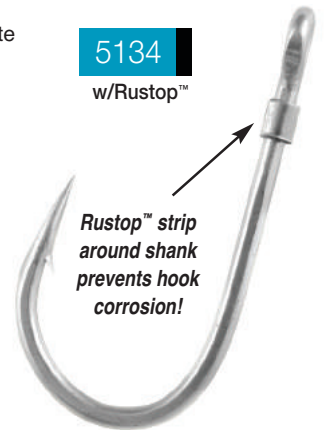

Rustop™ strip around shank prevents hook corrosion!

MODEL NO.	SIZE	QUANTITY PER PACK	PACKS PER CTN.	UPC CODE	SUGG. RETAIL PRICE PER PACK

Pocket Pack

5134-179	7/0	6	10	54831-01175	$40.00
5134-189	8/0	6	10	54831-01176	$40.00
5134-199	9/0	6	10	54831-01177	$40.00
5134-209	10/0	4	10	54831-01178	$40.00
5134-219	11/0	4	10	54831-01179	$40.00
5134-229	12/0	4	10	54831-01180	$40.00

NEW!

100 Pack

5334-179	7/0	100	1	54831-01220	$370.00
5334-189	8/0	100	1	54831-01221	$440.00
5334-199	9/0	100	1	54831-01222	$590.00
5334-209	10/0	100	1	54831-01223	$820.00
5334-219	11/0	100	1	54831-01224	$880.00
5334-229	12/0	100	1	54831-01225	$910.00