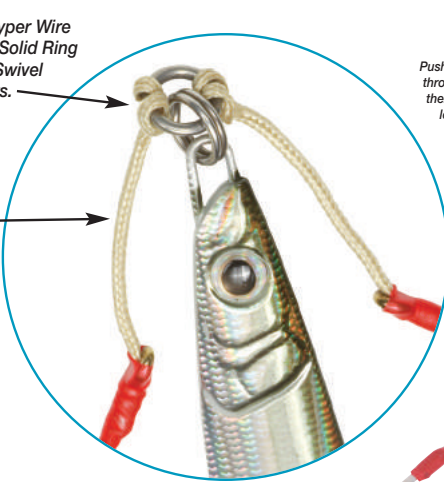

DANCING STINGERS™

Use With Any Jig For Increased Hooking Power!

DANCING STINGERS™, attached to the eye of a jig, greatly increase hooking power. Because of the flexible Technora™ connections, fish can no longer leverage hooks and jigs out of their mouths. Super strong Technora™ loops attach to durable tinned Owner Super Needle Point hooks. Standard models are offered in four lengths (varying hook sizes). Also available are Monster versions for bigger fish, Sabiki stingers (pearlescent skin with multi-color foil strands), a Wire model for toothy game fish, and two special Dual Hook models, the larger versions rigged with Zō Wire™. Note: The hardness of Owner's Zō Wire™ keeps points sharper longer while hooks are banging against jigs. (Pocket packs only)

Attach Owner Hyper Wire Split-Ring, then Solid Ring or Ball Bearing Swivel with two Stingers.

Technora™ loops are three times stronger than monofilament of equal diameter.

Optional: Attach Stinger loops to "bottom" swivel ring and swivel ring to split-ring.

Designed for the SHIMANO® "Butterfly™" Jigging System.™ Also works great for other jigs!