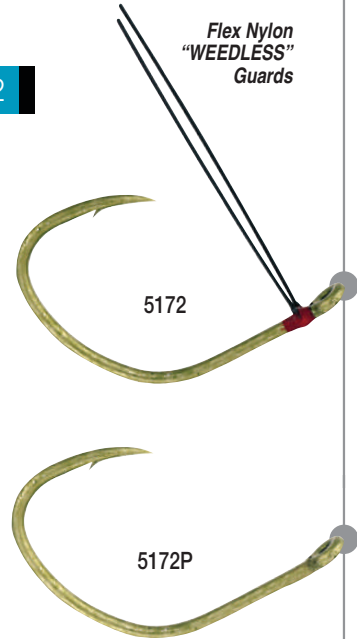

Greg Stotesbury photo

WACKY HOOKS

5172 WACKY HOOKS, available with or without a weed-guard, are the perfect hook for down-shottin' and drop-shottin' natural baits and soft plastics for suspended bass and panfish. The hook gap's sharp-angle bend serves as a "saddle" that encourages a worm rigged at the middle to seek an "optimum" position for an enticing horizontal presentation, which makes this an ideal hook for "wacky wormin'." Models with a Flex Nylon "weedless" guard are the choice for wormin' in heavy cover. Both models feature a Super Needle Point and camo green finish. (Pocket packs only)

5172

Flex Nylon
"WEEDLESS"
Guards

With Or Without Weed Guards, They're Ideal For Down-Shottin' And Drop-Shottin' Natural Baits Or Soft Plastics When Fishing For Bass Or Panfish.

MODEL NO.	SIZE	QUANTITY PER PACK	PACKS PER CTN.	UPC CODE	SUGG. RETAIL PRICE PER PACK
Pocket Packs (with weed-guard)					
5172-076	4	4	20	54831-00183	\$6.25
5172-096	2	4	20	54831-00184	\$6.25
5172-106	1	4	20	54831-00185	\$6.25
5172-116	1/0	4	20	54831-00186	\$6.25
5172-126	2/0	4	20	54831-00187	\$6.25
Pocket Packs (without weed-guard)					
5172P-076	4	9	20	54831-01039	\$3.75
5172P-096	2	9	20	54831-01040	\$3.75
5172P-106	1	9	20	54831-01041	\$3.75
5172P-116	1/0	8	20	54831-01042	\$3.75
5172P-126	2/0	7	20	54831-01043	\$3.75

DOWN SHOT™ Offset Hook

5133 DOWN SHOT™ OFFSET HOOK, with its eye in a "down" position, is ideal for the down shot fishing system, as it's engineered to ride perfectly horizontal when tied into a line that is to be fished straight up and down. Use a Palomar knot, but pull tag end of line up, over and through the hook's eye one additional time before attaching sinker. Rig any kind of soft plastic bait and use as a deadly presentation for suspended game fish. Light wire, forged shank, and includes a 90° shoulder bend, Cutting Point® and black chrome finish. (Pocket packs only)