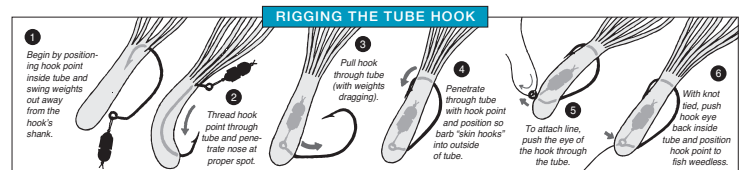

WIDE GAP-PLUS®

5139

5339

Super Wide Gap Is Perfect For Weedless Rigging Tube Baits And Extra Beefy Soft Plastics!

5139 WIDE GAP-PLUS®, with its deep throat and dramatically elevated point, offers an extraordinarily wide gap for EXTRA hooking power. Unlike other "wide gap" hooks, where the point is directly in line with the eye, this point rides *above* the eye level, providing an EXTRA wide gap "plus" for a more positive and effective hook set. Features a XXX-strong forged shank, a bait-holding Z-Lock shoulder bend, Cutting Point® and black chrome finish. (Pocket packs and pro packs)

PHANTOM TUBE HOOK™

5153

Unique "Flexible" Weighted System Is Specifically Designed For Rigging Tube Baits Weedless!

5153 PHANTOM TUBE HOOK™ features a unique weighted system designed specifically for rigging tube baits weedless (see below). Unlike rigs where weights are positioned along the shank of the hook, the Phantom Tube Hook allows for placing the weight "inside" the tube. This way, when a bass strikes, it feels only the soft, natural textures of the tube, so it is less likely to drop the bait. Features include a 45° eye bend, short shank, huge wide bite, Cutting Point® and a black chrome finish. (Pocket packs only)

COVER SHOT Hook

4107

Light line hook with monofilament keeper to secure baits.

NEW!

4107 COVER SHOT Hook is a light finesse style hook for rigging small worms and baits. Typically used for drop-shotting, the hooks are made from fine wire for easy hooksets with light lines. The monofilament bait-keeper allows soft, supple baits to be threaded over it without damage. The keeper is meticulously wrapped onto the shank to prevent it from sliding or spinning. Features include a Super Needle Point and Silky Gray frictionless finish. (Pocket packs only)