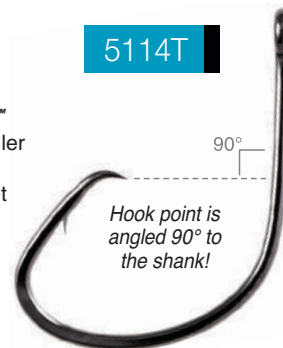

TOURNAMENT MUTU LIGHT™ Circle Hook

5114T

Tournament Approved!

5114T TOURNAMENT MUTU LIGHT™ Circle Hook is perfect for rigging smaller baits. Meets billfish “tournament” specifications with its in-line, non-offset hook point angled 90° to the light wire shank. Also complies with gulf coast reef fishing regulations. Features a forged “hangnail” point and black chrome finish. (Pocket packs only)