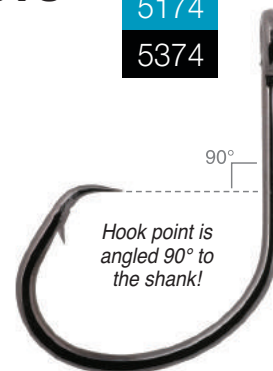

SUPER MUTU™ Circle Hook

5127

5127 SUPER MUTU™ Circle Hook, with a super-strong shank, is a favorite with tuna anglers for rigging large live baits and big chunk baits. Features include a forged “hangnail” point, welded eye, and a black chrome finish. (Pocket packs only)

TOURNAMENT MUTU™ Circle Hook

5174

5374

Tournament Approved!

5174 TOURNAMENT MUTU™ Circle Hook is versatile for presenting larger baits to bigger gamefish. Designed to meet accepted billfish “tournament” specifications with its in-line, non-offset hook point that is angled 90° to the XX-strong shank. Features include a forged “hangnail” point and a corrosion-resistant black chrome finish. (Pocket packs and pro packs)