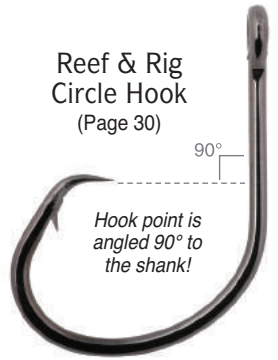

Owner's unique triple-edged CUTTING POINTS® are engineered for better penetration. Conventional hooks are typically stamped to a pyramid point or ground to a pencil-type point, and by their design, encounter more friction and resistance the deeper they penetrate. With the CUTTING POINT's® triple-edged blade, the amount of resistance actually decreases as the hook penetrates. Prove it to yourself by pulling the CUTTING POINT® through a matchbook cover. The CUTTING POINT® grabs and slices quick and clean right through the material!

Inshore Slam (Page 19)

Cover Shot (Page 10)

STX-38 (Page 25)

With ZoWire

STX-45 (Page 25)

Mutu "Hybrid" (Page 29)

Reef & Rig Circle Hook (Page 30)

Hook point is angled 90° to the shank!

"Since I make my living as a professional guide, I believe in using the highest quality gear available. That's why I use Owner hooks. They are the sharpest and strongest hooks I have ever used and, most importantly, they help my clients catch more fish. Use Owner hooks once and they sell themselves."