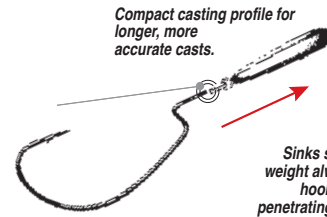

Revolutionary
"Snagless" Rig For
Fishing Soft Plastics
Along The Bottom!

Owner's unique JigRig™ (patent pending) is the ultimate for fishing soft plastic baits along the bottom. The slim-profile weight, with free-floating hook, casts like a bullet, then drops straight down, even through vegetation, and makes for a tantalizing and snagless presentation along hard-to-fish bottoms.

Jig Rig™

Hook is free-floating for a wide range of bait movement.

Compact casting profile for longer, more accurate casts.

Sinks straight, with weight always leading hook. Perfect for penetrating vegetation.