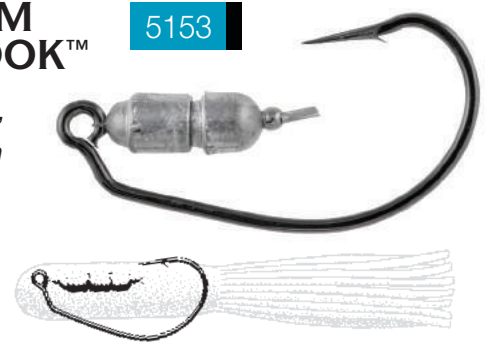

WIDE GAP-PLUS®

5139

5339

Super Wide Gap Is Perfect For Weedless Rigging Tube Baits And Extra Beefy Soft Plastics!

5139 WIDE GAP-PLUS®, with its deep throat and dramatically elevated point, offers an extraordinarily wide gap for EXTRA hooking power. Unlike other "wide gap" hooks, where the point is directly in line with the eye, this point rides *above* the eye level, providing an EXTRA wide gap "plus" for a more positive and effective hook set. Features a XXX-strong forged shank, a bait-holding Z-Lock shoulder bend, Cutting Point® and black chrome finish. (Pocket packs and pro packs)

PHANTOM TUBE HOOK™

5153

Unique "Flexible" Weighted System Is Specifically Designed For Rigging Tube Baits Weedless!

5153 PHANTOM TUBE HOOK™ features a unique weighted system designed specifically for rigging tube baits weedless (see below). Unlike rigs where weights are positioned along the shank of the hook, the Phantom Tube Hook allows for placing the weight "inside" the tube. This way, when a bass strikes, it feels only the soft, natural textures of the tube, so it is less likely to drop the bait. Features include a 45° eye bend, short shank, huge wide bite, Cutting Point® and a black chrome finish. (Pocket packs only)