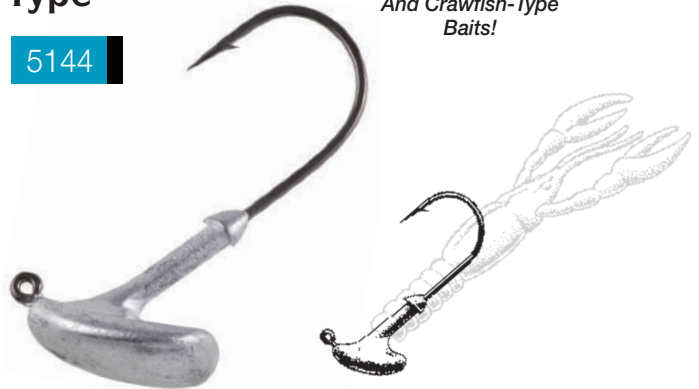

with **TwistLOCK™**

Natural

Green Pumpkin

FOOTBALL Type

5143

Head Rolls Upright And Side-To-Side To Give Rigged Baits A Tantalizing Action!

STAND UP Type

5144

Perfect For Tubes And Crawfish-Type Baits!

5143 ULTRAHEAD™ - Football Type.

Designed for a fast, vertical drop. Perfect for crawfish-type baits, which roll upright and side-to-side when jig is slowly retrieved along rocky bottoms. Molded around an Owner Super Needle Point jig hook, with round bend and black chrome finish. (Pocket packs only)