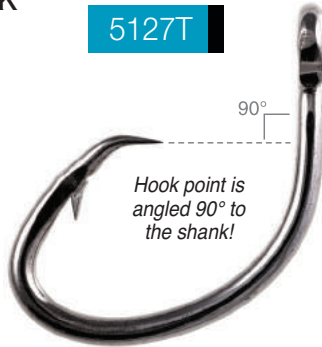

Photo by A. Cuanang

GRANDER Tournament Marlin Circle Hook

Tournament Approved!

5127T

5127T GRANDER TOURNAMENT MARLIN Circle Hook is the world's strongest. Designed to meet accepted billfish "tournament" specifications with its in-line, non-offset hook point that is angled 90° to the super strong shank. Features a forged "hangnail" point and a black chrome finish. (Pocket packs only)