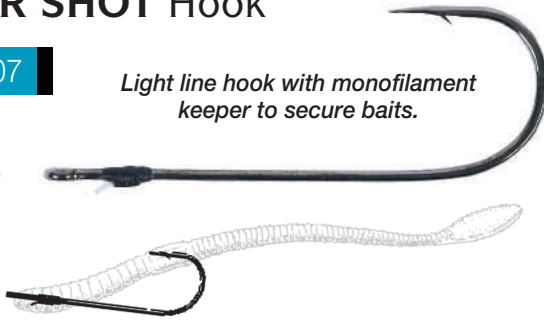

PHANTOM TUBE HOOK™

5153

Unique "Flexible" Weighted System Is Specifically Designed For Rigging Tube Baits Weedless!

5153 PHANTOM TUBE HOOK™ features a unique weighted system designed specifically for rigging tube baits weedless (see below). Unlike rigs where weights are positioned along the shank of the hook, the Phantom Tube Hook allows for placing the weight "inside" the tube. This way, when a bass strikes, it feels only the soft, natural textures of the tube, so it is less likely to drop the bait. Features include a 45° eye bend, short shank, huge wide bite, Cutting Point® and a black chrome finish. (Pocket packs only)

COVER SHOT Hook

4107

Light line hook with monofilament keeper to secure baits.

NEW!

4107 COVER SHOT Hook is a light finesse style hook for rigging small worms and baits. Typically used for drop-shotting, the hooks are made from fine wire for easy hooksets with light lines. The monofilament bait-keeper allows soft, supple baits to be threaded over it without damage. The keeper is meticulously wrapped onto the shank to prevent it from sliding or spinning. Features include a Super Needle Point and Silky Gray frictionless finish. (Pocket packs only)

JUNGLE WIDE GAP Hook

4108

Our strongest hook for use with braided lines and big baits.

NEW!

4108 JUNGLE WIDE GAP Hook, 4X-strong and designed for use with heavy braided lines and big baits, it's made from Zō Wire™, which is stronger than traditional high carbon steel wires. With the point riding slightly above the eye, this is a true weedless hook which can be rigged with Flipping baits, swimbaits and more. Other features include a forged shank for added strength, plus a Silky Gray frictionless finish that encourages superior hook penetration. (Pocket packs only)