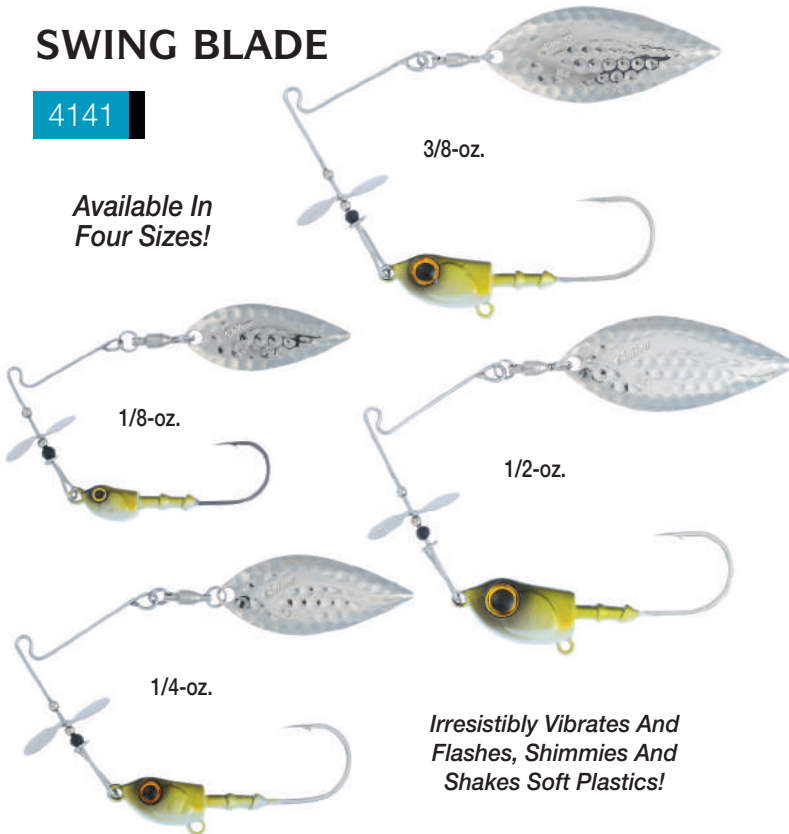

BUCKTAIL SHAD

4142

Available In Four Sizes!

4142 BUCKTAIL SHAD, designed to mimic a struggling gizzard shad, is popular for bass fishing along ledges or in still water. Natural bucktail (for maximum buoyancy) is hand tied and finished with an epoxy to secure the wrap. Features include "living eyes," vertical line tie, and a Super Needle Point hook with black chrome finish. Designed by B.A.S.S. Elite Series veteran, Kota Kiriyaama.

SWING BLADE

4141

Available In Four Sizes!

Irresistibly Vibrates And Flashes, Shimmies And Shakes Soft Plastics!

4141 SWING BLADE, designed to be slow-rolled, features a propeller that "shimmies" in front of the bait. That, a flashing and vibrating hammered willow blade, plus a free-swinging jighead that gives life to any soft plastic, creates an enticing attractor that game fish can't resist. High carbon steel hook will stand up to salt water.